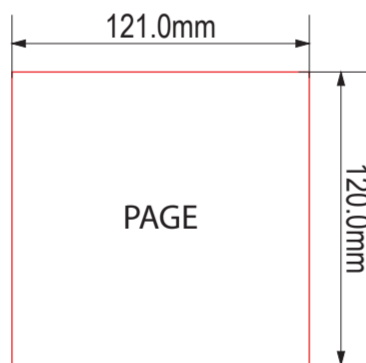

Cutting line  
Folding line  
Perforation line

print paper weight: 150 gsm

Bleed (3 mm)

Tolerance field (3 mm)

INLAY CD

V03

Drawing V3 (151x117 mm)  
2 pages  
1 tray

Scale 1/1  
Date 17/02/2018

Method of Projection

AI (CC) / PDF

Note Include booklet up to 28 pages, 115 gsm

+ 3mm bleed

Visualisation